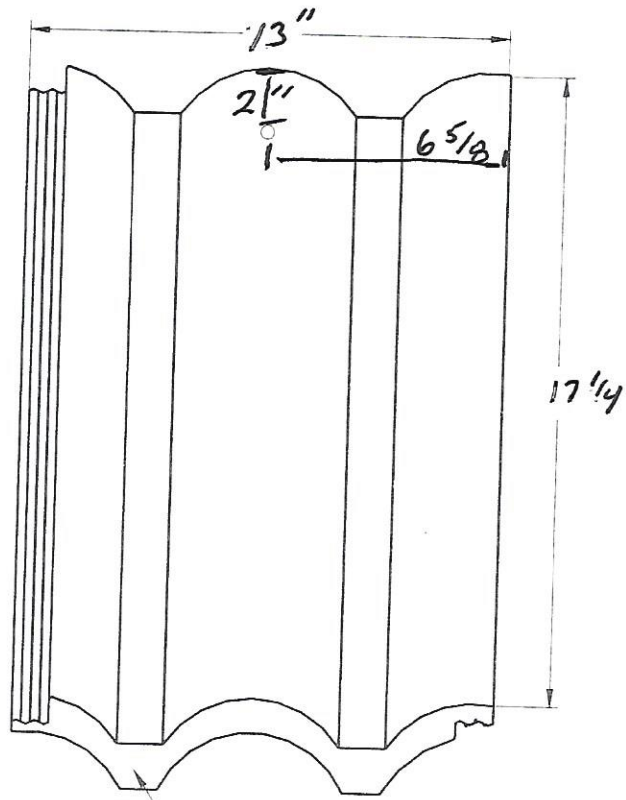

PROFILE DRAWINGS

NOSE/BUTT 7/8"

HIGH BARREL SPANISH TILE